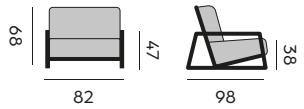

London

fabric sunbrella, quick dry foam
tissu sunbrella, mousse séchage rapide

1-seat – *fauteuil*

- 99757 | recycled teak + cushions
  teck recyclé + coussins