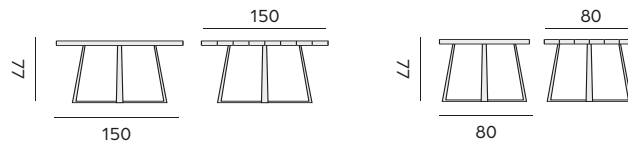

Margarite

black iron frame, recycled teak top
armature acier noir, plateau teck recyclé

rectangular table – *table rectangulaire*

- 99970** | 110x300
- 99986** | 110x250

square table – *table carrée*

- 99978** | 150x150
- 99979** | 80x80