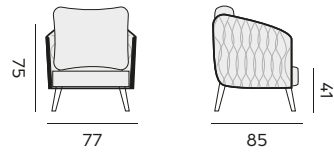

Vigo

fabric sunbrella, sock 8cm olefin, quick dry foam
tissu sunbrella, chaussette 8cm oléfine, mousse séchage rapide

1-seat – fauteuil

- **97635** | alu charcoal, sock dark grey
  alu charcoal, chaussette grise foncée
- **97774** | alu white, sock light grey
  alu blanc, chaussette grise claire