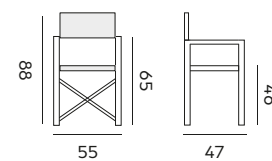

Javea

folding armchair – *fauteuil pliant*

1. **97512** | alu white, textylène light grey
   alu blanc, textilène gris clair