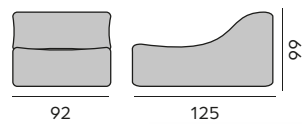

Benito

fabric agora, quick dry foam
tissu agora, mousse séchage rapide

lounge seat – *siège lounge*

97924 | senda dragon light grey – *grise claire*

97926 | senda sombra dark grey – *grise foncée*

lounge footrest – *repose-pied lounge*

97925 | senda dragon light grey – *grise claire*

97927 | senda sombra dark grey – *grise foncée*

protection cover – *housse de protection*, p. 144