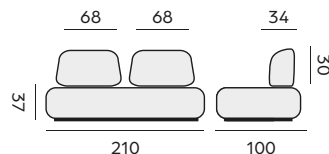

97946 | single backrest + striped cushion
unité dossier 1P + coussin rayé

2-seat – *canapé 2P*

alu charcoal, senda dragon

97944 | 2-seat element, *unité 2P*

2x 97946 | single backrest + striped cushions
unité dossier 1P + coussins rayés