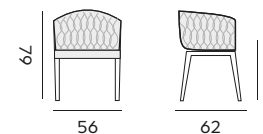

Vigo

dining chair

sock 8 cm, cushion sunbrella quick dry foam

fauteuil

chaussette 8 cm, coussin sunbrella mousse séchage rapide

97637 | alu charcoal, sock olefin dark grey
alu charcoal, chaussette oléfine gris foncée

97771 | alu white, sock olefin grey
alu blanc, chaussette oléfine grise claire