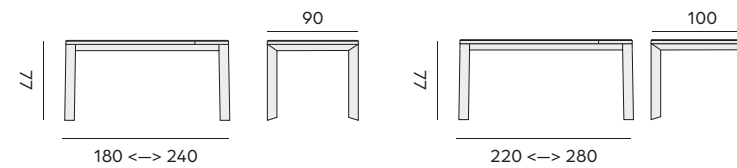

extra extension for table 100x220

extra extension pour table 100x220

- **97153** | alu charcoal, ceramic antracite, 100x60
  alu charcoal, plateau en céramique antracite, 100x60
- **97154** | alu white, ceramic mixed white, 100x60
  alu blanc, plateau en céramique blanc mixé, 100x60
- **97160** | alu sand, ceramic romano travertino, 100x60
  alu sable, plateau en céramique romano travertino, 100x60