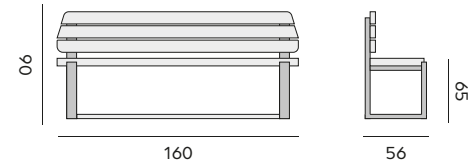

Leon

bench – *banc*

- **99895** | recycled teak, 160cm
  teck recyclé, 160cm