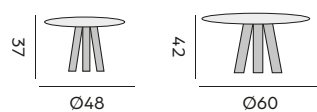

Santorini

coffee table – *table basse*

97433 | teak, half moon
teck, demi lune

97434 | teak, round
teck, ronde

Rio

coffee table, teak
table basse, teck

95081 | Ø48 H37

95082 | Ø60 H42