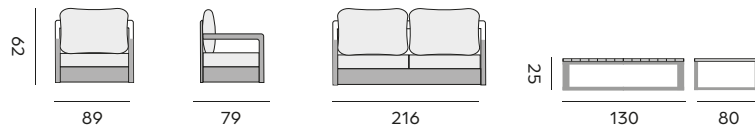

Como

2x 1-seat, 2,5-seat, coffee table,
cushions fabric sunproof
*2x fauteuil, canapé 2,5P, table basse,
coussins tissu sunproof*

lounge set – *ensemble de salon*

97443 | teak, cushions ecru
teck, coussins écru