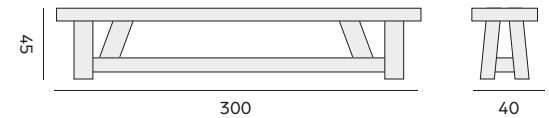

Longford

bench – banc

99771 | recycled teak, 300cm
teck recyclé, 300cm

Cottage

bench – banc

99574 | recycled teak, 300cm
teck recyclé, 300cm

York

bench – *banc*