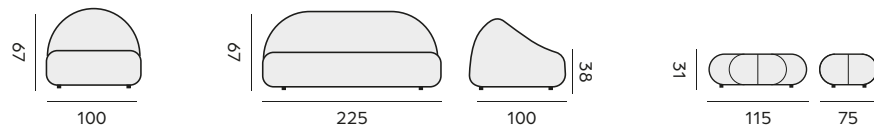

oval coffee table – *table basse ovale*

97942 | ceramic white, senda dragon
céramique blanc, senda dragon

protection cover – *housse de protection*, p. 144

Benito

fabric agora, quick dry foam
tissu agora, mousse séchage rapide