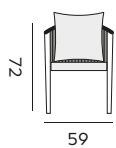

74

Mendoza

dining chair – *fauteuil*

97161 alu sand, rope beige
cushion sunproof
*alu sable, corde beige
coussin sunproof*

97180 teak, rope beige
cushion sunproof
*teck, corde beige
coussin sunproof*