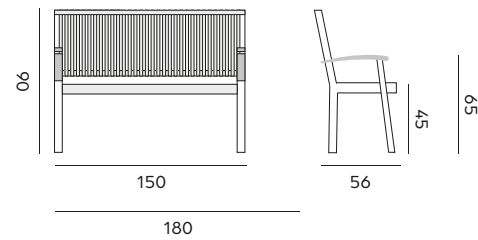

York

bench – *banc*

- **99085** | teak, 150cm (cushion p. 123)
  teck, 150cm (coussin p. 123)
- **99086** | teak, 180cm (cushion p. 123)
  teck, 180cm (coussin p. 123)