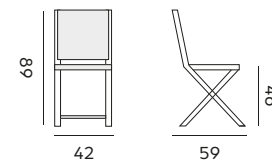

Nice

stackable side chair
chaise empilable

- 96042** | alu white, padded textylène light grey
alu blanc, textilène gris clair matelassé

Cassis

folding chair – *chaise pliante*

- 97719** | alu white, textylène light grey
alu blanc, textilène gris clair