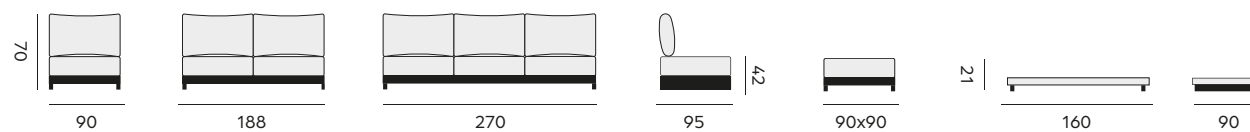

Djerba

fabric sunproof, quick dry foam
tissu sunproof, mousse séchage rapide
+ protection cover – *housses de protection*

1-seat – *fauteuil*

97447 | teak, cushion natural
teck, coussin naturel

2-seat – *canapé 2P*

97446 | teak, cushion natural
teck, coussin naturel

3-seat – *canapé 3P*

97445 | teak, cushion natural
teck, coussin naturel

footrest – *repose pied*

97449 | teak, cushion natural
teck, coussin naturel

coffee table – *table basse*

97448 | teak, H21 L160 W90
teck, H21 L160 W90