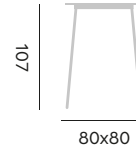

- 96154** | alu white, ceramic glass light grey 80x80
alu blanc, plateau en ceramique verre grise claire, 80x80

Hermosa

bench – banc

99967 | recycled teak, 300cm
teck recyclé, 300cm

Dundee

bench – banc

99960 | recycled teak, 250cm
teck recyclé, 250cm