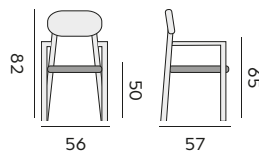

Leandro

dining chair – *fauteuil*

97458 | teak, all weather cushion
teck, coussin toutes saisons