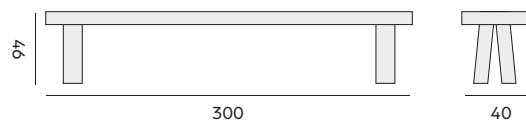

Longford

bench – banc

99771 | recycled teak, 300cm
teck recyclé, 300cm