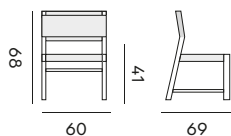

Luna

lounge chair – *chaise lounge*

97457 | teak, wicker rope brown,
cushion sunproof taupe
*teck, corde resine tressée marron
coussin sunproof taupe*