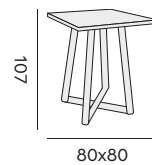

Ella

square bar table – *table de bar carrée*

99763 | recycled teak 80x80
teck recyclé, 80x80