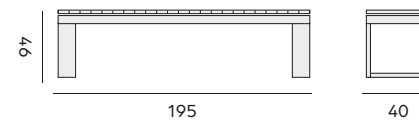

Marcelo

bench – *banc*

- **97423** | alu charcoal, teak seat, 195cm
  alu charcoal, assise en teck, 195cm