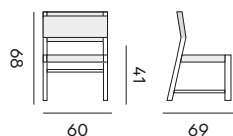

Luna

lounge chair – *chaise lounge*

97457 | teak, wicker rope brown,
cushion sunproof taupe
*teck, corde resine tressée marron
coussin sunproof taupe*