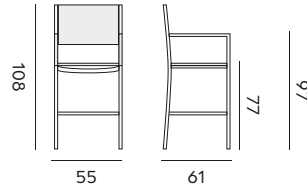

Aruba

bar chair – *chaise de bar*

1. **97791** | alu linnen, rope linnen, teak armrests
   alu lin, corde lin, accoudoirs en teck