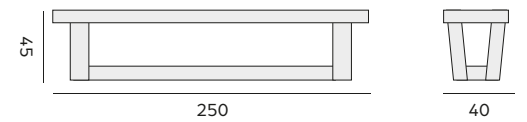

- 96154** | alu white, ceramic glass light grey 80x80
alu blanc, plateau en ceramique verre grise claire, 80x80

Hermosa

bench – banc

99967 | recycled teak, 300cm
teck recyclé, 300cm

Dundee

bench – banc

99960 | recycled teak, 250cm
teck recyclé, 250cm