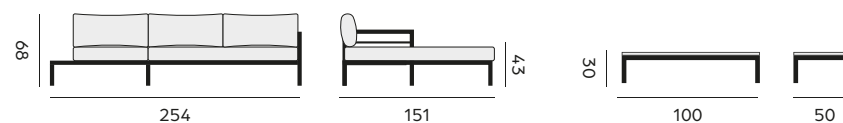

48

Alba

2-seat, longchair
coffee table, fabric olefin
canapé 2P, chaise longue
table basse, tissu oléfine

lounge set – *ensemble de salon*

97441 | alu charcoal, teak,
cushion dark grey, rope black
alu charcoal, teck,
coussin gris foncé, corde noir