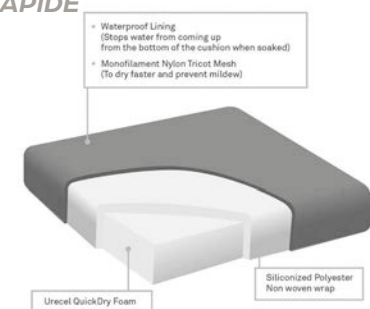

Cushion cover (Bottom View)

QUICK DRY FOAM, MOUSSE À SÉCHAGE RAPIDE

- anti microbial
- volatile organic compound
- environmentally friendly
- high durability
- antimicrobien
- composé organique volatil écologique
- Haute durabilité