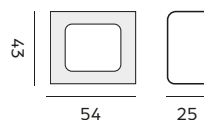

alu charcoal, senda sombra

97908 seat element, unité de coin

97911 backrest + cushion, dossier + coussin

coffee table – table basse

97906 alu white, alu blanc

97913 alu charcoal, alu charcoal

protection cover – housse de protection, p. 144