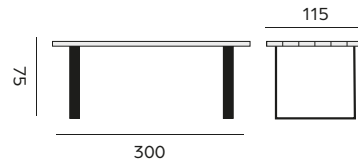

Fanny

iron frame, recycled teak top
armature acier, plateau teck recyclé

rectangular table – *table rectangulaire*

99896 iron black 115x300
acier noir 115x300

99752 iron linnen 115x300
acier lin 115x300