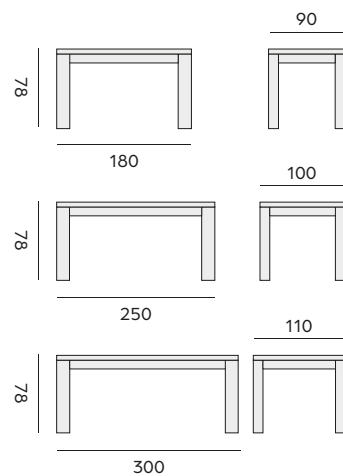

Primitive

rectangular table – *table rectangulaire*

99455 | recycled teak 90x180
teck recyclé 90x180

99444 | recycled teak 100x250
teck recyclé 100x250

99445 | recycled teak 110x300
teck recyclé 110x300