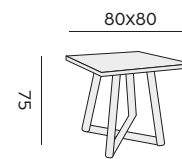

Ella

square table – *table carrée*

99762 | recycled teak 80x80
teck recyclé 80x80