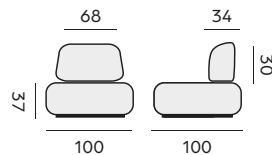

97946 | single backrest + striped cushion
unité dossier 1P + coussin rayé

2-seat – *canapé 2P*

alu charcoal, senda dragon

97944 | 2-seat element, *unité 2P*

2x 97946 | single backrest + striped cushions
unité dossier 1P + coussins rayés