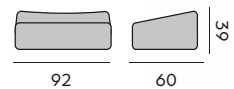

Benito

fabric agora, quick dry foam
tissu agora, mousse séchage rapide

lounge seat – *siège lounge*

97924 | senda dragon light grey – *grise claire*

97926 | senda sombra dark grey – *grise foncée*

lounge footrest – *repose-pied lounge*

97925 | senda dragon light grey – *grise claire*

97927 | senda sombra dark grey – *grise foncée*

protection cover – *housse de protection*, p. 144