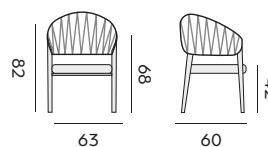

cushion p. 145 – *coussin p. 145*

Hermosa

stool – *tabouret*

99968 | recycled teak
teck recyclé

Imola

dining chair – *fauteuil*

98216 | alu linnen, sock + cushion sunproof
alu lin, chaussette + coussin sunproof