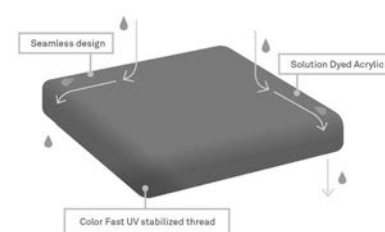

Cushion cover (Top View)