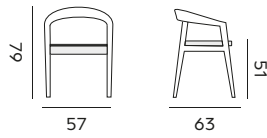

Jakarta

dining chair – *fauteuil*

95052 | teak, *teck brut*

cushion – *coussin* H4 W55 D60

95053 | sunbrella heritage leaf
sunbrella heritage leaf

95058 | sunbrella heritage papyrus
sunbrella heritage papyrus

95059 | sunbrella heritage charcoal
sunbrella heritage charcoal