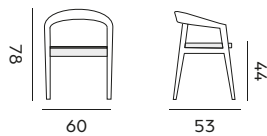

Cabrini

dining chair – *fauteuil*

97444 | teak, cushion olefin light grey
teck, coussin oléfine gris clair

back cushion – *coussin de dos*

97459 | cushion olefin light grey
coussin oléfine gris clair