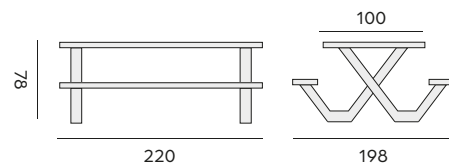

Bonucci

rectangular picnic table

table rectangulaire pique-nique

97278 | alu white, 100x220
alu blanc, 100x220