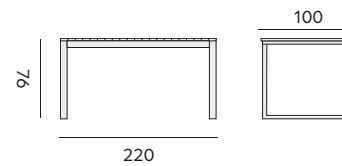

Marcelo

rectangular table – *table rectangulaire*

- **97422** | alu charcoal, teak top, 100x220
  alu charcoal, plateau en teck, 100x220