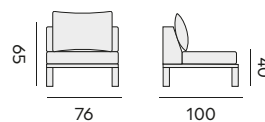

Hawaii

left & right 2-seat, corner seat
coffee table, fabric olefin + cushions, pillows
*canapé 2P gauche et droite, unité de coin
table basse, tissu oléfine + coussins, coussins déco*

lounge set – ensemble de salon

97653 | alu charcoal/teak, cushions black
alu charcoal/teck, coussins noir

97659 | alu white/teak, cushions grey
alu blanc/teck, coussins gris

element – unité 1P

97657 | alu charcoal, cushions black
alu charcoal, coussins noir

97663 | alu white, cushions grey
alu blanc, coussins gris