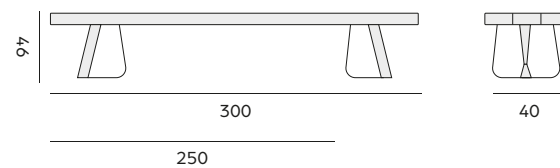

Margarite

bench – *banc*

- **99987** | iron frame black, recycled teak seat, 250cm
  armature acier noir, assise en teck recyclé, 250cm
- **99988** | iron frame black, recycled teak seat, 300cm
  armature acier noir, assise en teck recyclé, 300cm