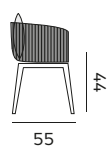

74

Mendoza

dining chair – *fauteuil*

97161 alu sand, rope beige
cushion sunproof
*alu sable, corde beige
coussin sunproof*

97180 teak, rope beige
cushion sunproof
*teck, corde beige
coussin sunproof*