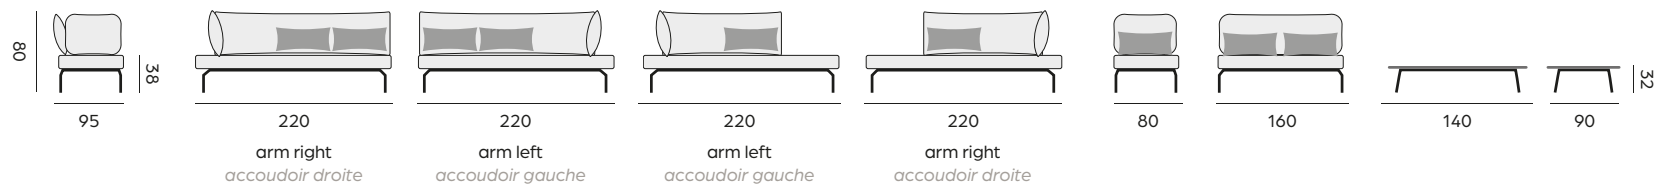

coffee table – table basse

98124 | alu charcoal, ceramic top
alu charcoal, plateau en céramique

protection cover – housse de protection, p. 144

18

20

Amora

fabric sunproof, quick dry foam
tissu sunproof, mousse séchage rapide