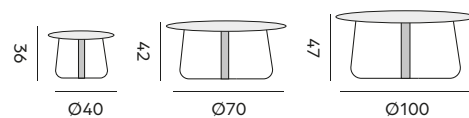

Margarite

coffee table – *table basse*
iron legs, recycled teak top

pieds en acier noir, plateau en teck recyclé

99971 | Ø40 H36

99972 | Ø70 H42

99973 | Ø100 H47

Rafa

coffee table – *table basse*