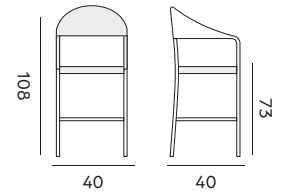

Genève

bar chair – *chaise de bar*

1. **98024** | alu charcoal – rope textylène charcoal
   alu charcoal – corde textilène charcoal