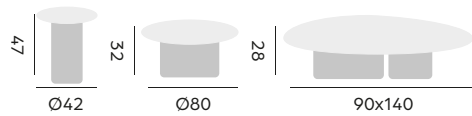

Vialli

coffee table – *table basse*

teak, top sintered stone

teck, plateau en pierre frittée

97996 | small H47 Ø42cm

97997 | medium H32 Ø80cm

97998 | large H28 L140 W90