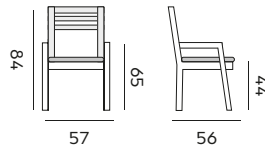

Marrakesh

stacking arm chair – *fauteuil empilable*

97451 | teak grey wash,
cushion olefin light grey
*teck lavage gris,
coussin oléfine gris clair*