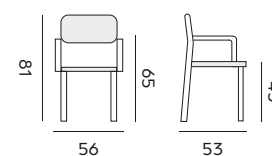

Malta

stackable side chair
chaise empilable ergonomique

- 96184** | alu white, *alu blanc*
96185 | alu charcoal, *alu charcoal*

stackable armchair
fauteuil empilable ergonomique

- 96186** | alu white, *alu blanc*
96187 | alu charcoal, *alu charcoal*