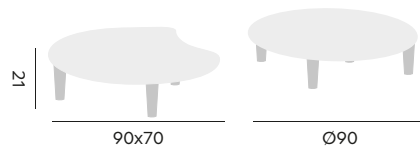

Santorini

coffee table – *table basse*

- **97433** | teak, half moon
  teck, demi lune
- **97434** | teak, round
  teck, ronde