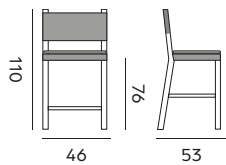

Helsinki

rectangular table – *table rectangulaire*

95036 | teak, Duranite® top white, 100x213
teck, plateau en Duranite® blanc, 100x213

Menorca

bar chair – *chaise de bar*

99765 | recycled teak
viro wicker rope + cushion sunproof ecru
teck recyclé, viro corde resine tressée
coussin sunproof écru