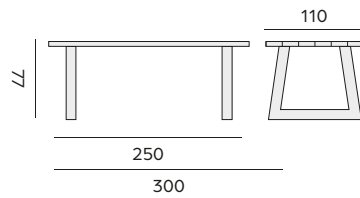

99573 | recycled teak 120x300
teck recyclé 120x300

Victoria

rectangular table – *table rectangulaire*

99753 | recycled teak 110x250
teck recyclé 110x250

99754 | recycled teak 110x300
teck recyclé 110x300

99768 | recycled teak 120x400
teck recyclé 120x400