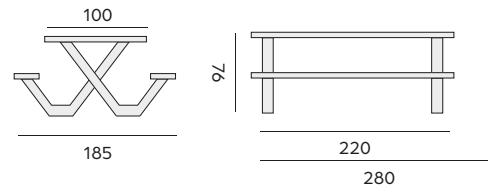

Mary

picnic table

table pique-nique

97460 | alu linnen, teak top, 110x300
alu lin, plateau en teck, 110x300

Carelli

rectangular picnic table

table rectangulaire pique-nique

97392 | alu charcoal, teak top, 100x220
alu charcoal, plateau en teck, 100x220
97394 | alu white, teak top, 100x220
alu blanc, plateau en teck, 100x220
97393 | alu charcoal, teak top, 100x280
alu charcoal, plateau en teck, 100x280
97395 | alu white, teak top, 100x280
alu blanc, plateau en teck, 100x280