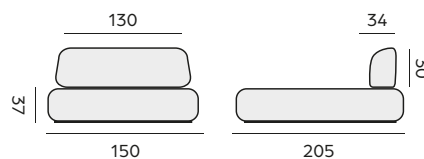

daybed – *lit de repos*

alu charcoal, senda dragon

97945 | seat element, *unité 1P*

97947 | double backrest + striped cushions
unité dossier double + coussins rayés

coffee table – *table basse*

97967 | alu charcoal, ceramic charcoal
alu charcoal, céramique charcoal

side table – *table d'appoint*

97906 | alu white, *alu blanc*

97913 | alu charcoal, *alu charcoal*

protection cover – *house de protection*, p. 144