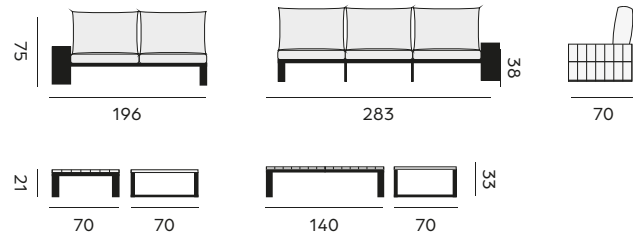

Vinica

2-seat, 3-seat, corner table, coffee table,
fabric sunproof + pillows
canapé 2P, canapé 3P, table de coin, table basse
tissu sunproof + coussins déco

lounge set – *ensemble de salon*

97390 | alu charcoal/teak, cushions dark grey
alu charcoal/teck, coussins gris foncé