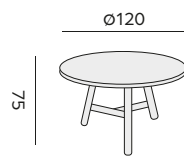

99992 recycled teak 100x250
teck recyclé 100x250

99995 recycled teak 110x300
teck recyclé 110x300

Sintra

round table – *table ronde*

99775 | recycled teak Ø120
teck recyclé Ø120

Ella

square table – *table carrée*