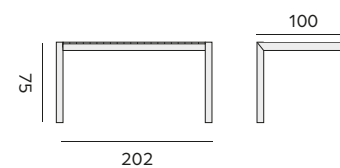

Tree trunk table

rectangular table – *table rectangulaire*

95055 | alu charcoal, teak top, 100x240
alu charcoal, plateau en teck, 100x240

Braga

rectangular table – *table rectangulaire*

95076 | alu black, teak top, 100x202
alu noir, plateau en teck, 100x202
95079 | alu white, teak top, 100x202
alu blanc, plateau en teck, 100x202