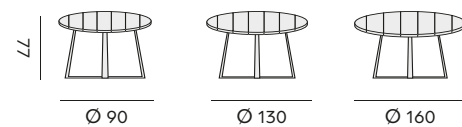

round table – *table ronde*

- **99980** | Ø 90
- **99969** | Ø 130
- **99965** | Ø 160