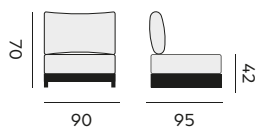

Djerba

fabric sunproof, quick dry foam
tissu sunproof, mousse séchage rapide

1-seat – *fauteuil*

- 97447 | teak, cushion natural
  teck, coussin naturel