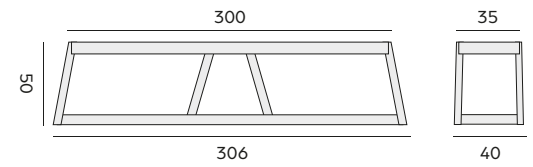

- 96154** | alu white, ceramic glass light grey 80x80
alu blanc, plateau en ceramique verre grise claire, 80x80

Hermosa

bench – banc

99967 | recycled teak, 300cm
teck recyclé, 300cm

Dundee

bench – banc

99960 | recycled teak, 250cm
teck recyclé, 250cm