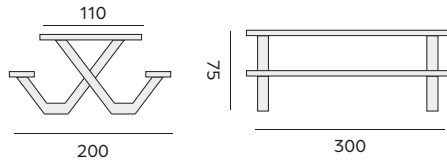

Mary

picnic table

table pique-nique

97460 | alu linnen, teak top, 110x300
alu lin, plateau en teck, 110x300