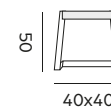

Hermosa

stool – *tabouret*

99968 | recycled teak
teck recyclé