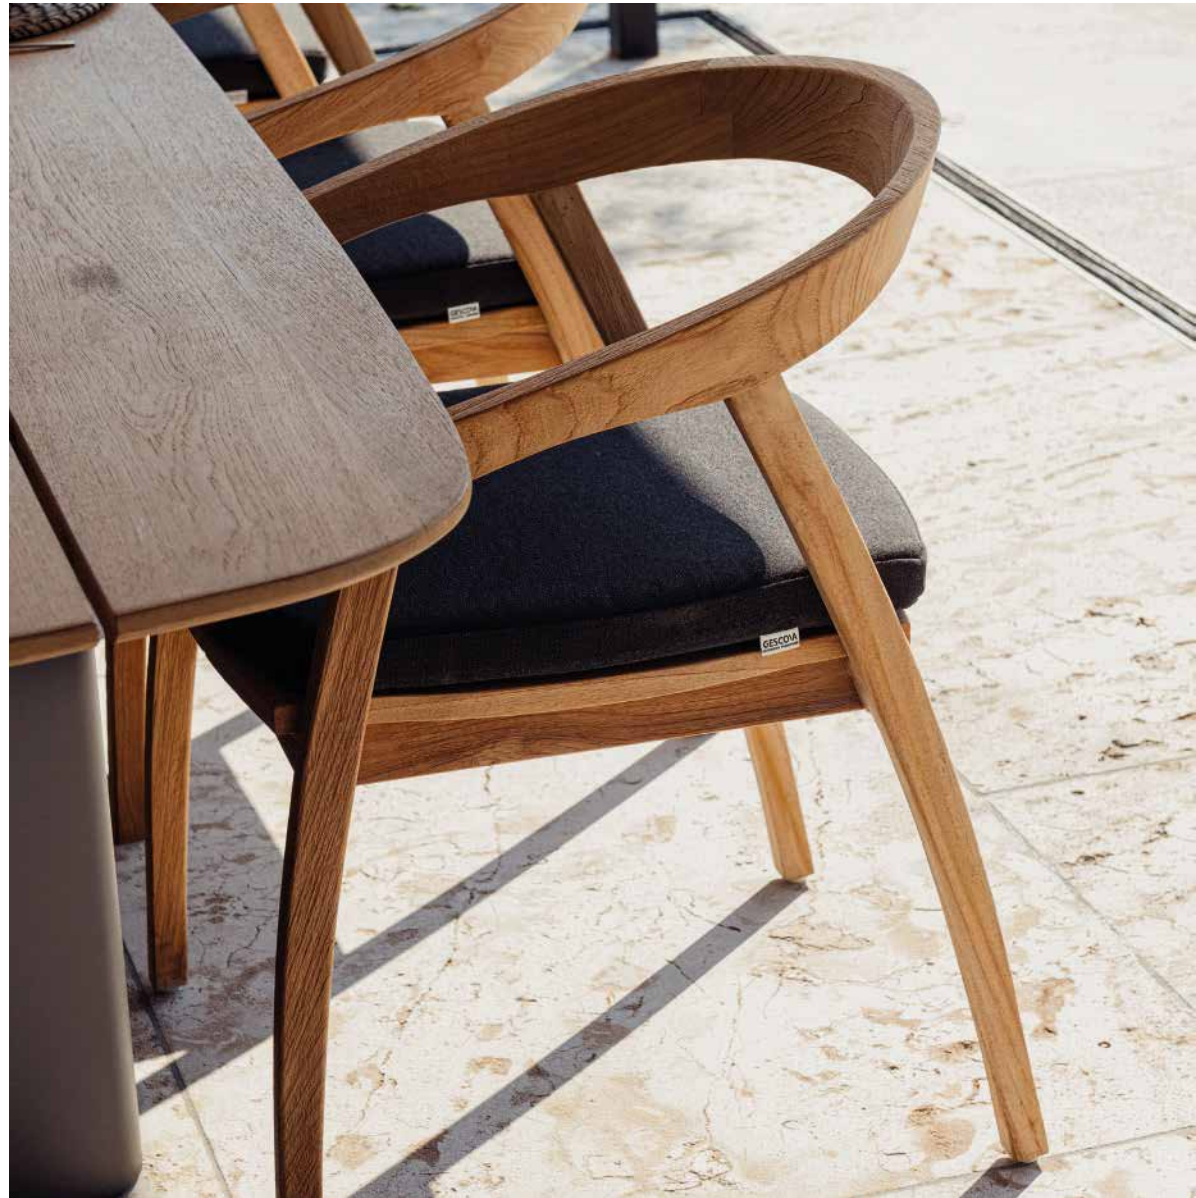

Jakarta

dining chair – *fauteuil*

95052 | teak, *teck brut*

cushion – *coussin* H4 W55 D60

95053 | sunbrella heritage leaf
sunbrella heritage leaf

95058 | sunbrella heritage papyrus
sunbrella heritage papyrus

95059 | sunbrella heritage charcoal
sunbrella heritage charcoal