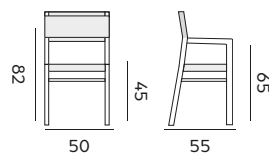

Luna

side chair – chaise

97455 teak, wicker/rope brown
cushion sunproof taupe
teck, corde/resine tressée marron
coussin sunproof taupe

dining chair – fauteuil

97456 teak, wicker/rope brown
cushion sunproof taupe
teck, corde/resine tressée marron
coussin sunproof taupe