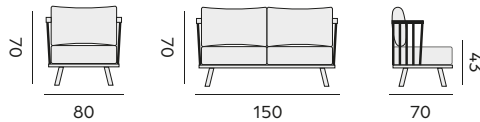

2-seat – *canapé 2P*

- **99985** recycled teak, **frame only**
  teck recyclé, seulement la structure
- **99998** cushion set heritage leaf
  set coussins heritage leaf
- **99999** cushion set heritage papyrus
  set coussins heritage papyrus