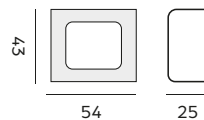

side table – *table d'appoint*

97906 | alu white, *alu blanc*

97913 | alu charcoal, *alu charcoal*

protection cover – *house de protection*, p. 144