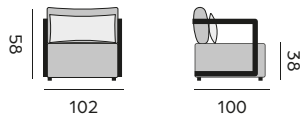

Rafa

fabric agora, quick dry foam
tissu agora, mousse séchage rapide

1-seat – *fauteuil*

- 97968 | teak – twitell IO + cushions, *teck – twitell IO + coussins*
- 98100 | teak – mario siesta ecru + cushions, *teck – mario siesta écru + coussins*
- 97980 | alu white – bruma niebla + cushions, *alu blanc – bruma niebla + coussins*