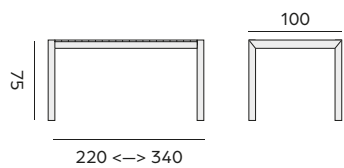

Porto

rectangular extendable table
table extensible rectangulaire

98200 | alu charcoal, teak top, 100x220<-->340
alu charcoal, plateau en teck, 100x220<-->340