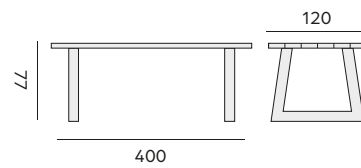

99573 | recycled teak 120x300
teck recyclé 120x300

Victoria

rectangular table – *table rectangulaire*

99753 | recycled teak 110x250
teck recyclé 110x250

99754 | recycled teak 110x300
teck recyclé 110x300

99768 | recycled teak 120x400
teck recyclé 120x400