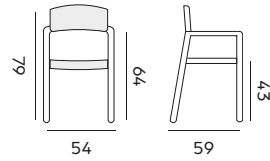

Genève

stackable dining chair – *fauteuil empilable*

98023 | alu charcoal, rope black, textylène silver grey
alu charcoal, corde noire, textilène gris argent