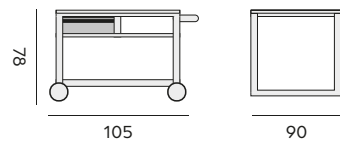

Bristol

trolley, 1 drawer, 1 tray
chariot, 1 tiroir, 1 tablette

99128 | teak 90x105
teck 90x105