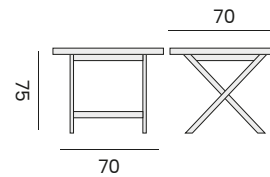

BLACKBURN

square folding coffee table
table d'appoint carrée pliante

99090 | teak 70x70
teck 70x70