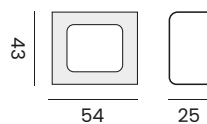

side table - *table d'appoint*

97906 | alu white - *alu blanc*

97913 | alu charcoal - *alu charcoal*