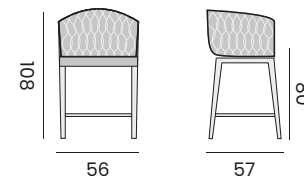

VIGO

bar chair
sock 8 cm, cushion sunbrella quick dry foam
chaise de bar
chaussette 8 cm, coussin sunbrella mousse séchage rapide

- **97772** | alu charcoal - sock olefin dark grey
  alu charcoal - chaussette oléfine gris foncée
- **97773** | alu white - sock olefin light grey
  alu blanc - chaussette oléfine grise claire