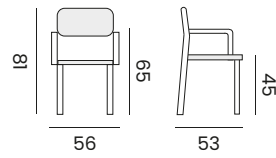

MALTA

stackable side chair
chaise empilable ergonomique

96184 | alu white, *alu blanc*

96185 | alu charcoal, *alu charcoal*

stackable armchair
fauteuil empilable ergonomique

96186 | alu white, *alu blanc*

96187 | alu charcoal, *alu charcoal*