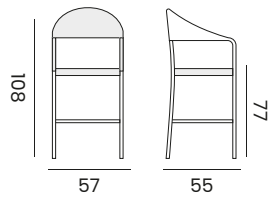

MATTEO

bar chair - chaise de bar

1. **96150** | alu white - textylène light grey
   alu blanc - textilène gris clair
2. **96151** | alu charcoal - textylène silver grey
   alu charcoal - textilène gris argent