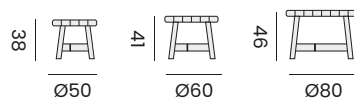

FERDI

round coffee table, recycled teak
table basse ronde, teck recyclé

- **99981** | H38 Ø50
- **99982** | H41 Ø60
- **99983** | H46 Ø80