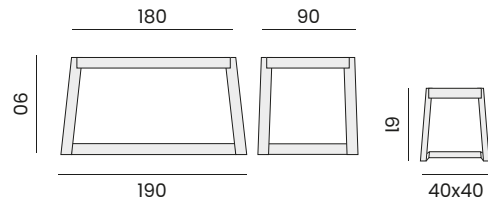

HERMOSA

rectangular half high bar table
table mange-debout rectangulaire

99990 | recycled teak 90x180
teck recyclé 90x180

bar stool - *tabouret de bar*

99991 | recycled teak
teck recyclé