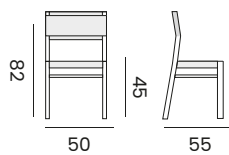

side chair - *chaise*

99994 | recycled teak
viro wicker rope + cushion sunproof ecru
teck recyclé, viro corde resine tressée
coussin sunproof écru

MENORCA

LUNA

side chair - chaise

97455 teak, wicker rope brown,
cushion sunproof taupe
teck, corde resine tressée marron
coussin sunproof taupe