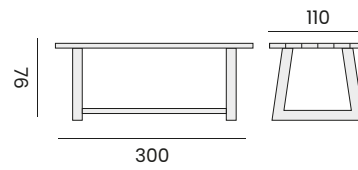

IBIZA

rectangular table - *table rectangulaire*

99992 | recycled teak 100x250
teck recyclé 100x250

rectangular table - *table rectangulaire*

99995 | recycled teak 110x300
teck recyclé 110x300

PRESTON

square coffee table
table d'appoint carrée