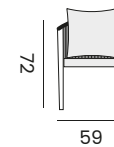

MENDOZA

dining chair - *chaise*

97161 | alu linnen, rope beige
cushion olefin
alu lin, corde beige
coussin oléfine