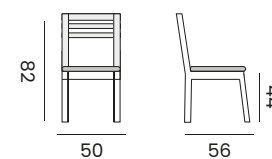

MARRAKESH

stacking side chair - *chaise empilable*

97450 | teak grey wash, cushion olefin light grey
teck lavage gris, coussin oléfine gris clair