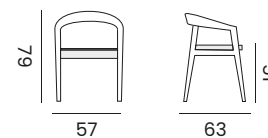

JAKARTA

dining chair - *fauteuil*

95052 | teak, *teck brut*

cushion - *coussin* H4 W55 D60

95053 | sunbrella heritage leaf
sunbrella heritage leaf

95058 | sunbrella heritage papyrus
sunbrella heritage papyrus

95059 | sunbrella heritage charcoal
sunbrella heritage charcoal