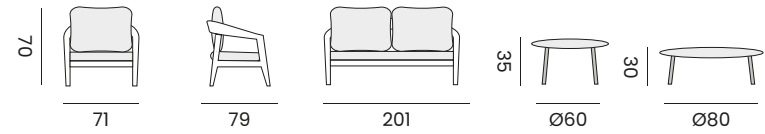

LECCE

2x 1-seat, 2-seat, coffee table (set 2 pieces),
cushions fabric sunproof
*2x fauteuil, canapé 2P, table basse (set 2 pièces),
coussins tissu sunproof*

lounge set - *ensemble salon*

97442 | teak, cushion light grey
teck, coussin gris claire