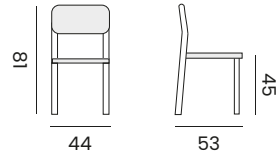

MALTA

stackable side chair
chaise empilable ergonomique

96184 | alu white, *alu blanc*

96185 | alu charcoal, *alu charcoal*

stackable armchair
fauteuil empilable ergonomique

96186 | alu white, *alu blanc*

96187 | alu charcoal, *alu charcoal*