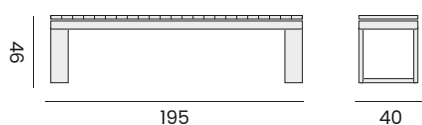

bench - *banc*

- 99895** recycled teak 160cm
teck recyclé 160cm

MARCELO

bench - *banc*

- 97423** alu charcoal, teak seat 195cm
alu charcoal, assise en teck 195cm

MARGARITE

bench - *banc*

- 99987** iron frame black, recycled teak seat, 250cm
armature acier noir, assise en teck recyclé 250cm
- 99988** iron frame black, recycled teak seat, 300cm
armature acier noir, assise en teck recyclé 300cm