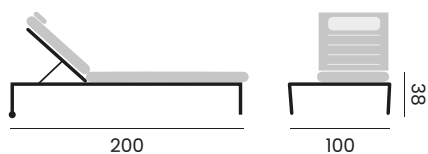

BARCELONA

sunlounger, wheels, headrest
tablet sintered stone, fabric olefin
lit bain de soleil, roues, repose tête
tablette céramique, tissu oléfine

97409 | alu charcoal, cushion dark grey
alu charcoal, coussin gris foncé

97410 | alu white, cushion light grey
alu blanc, coussin gris clair