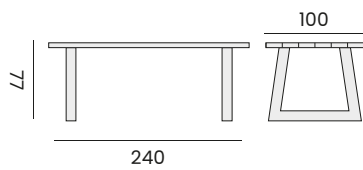

TREE TRUNK TABLE

rectangular table - *table rectangulaire*

95055 | alu charcoal, teak top, 100x240
alu charcoal, plateau en teck, 100x240