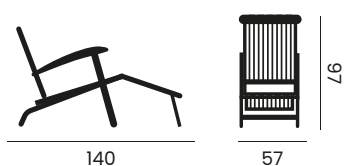

BELFAST

steamer
chaise longue

99111 | teak (cushion p. 123)
teck (coussin p. 123)