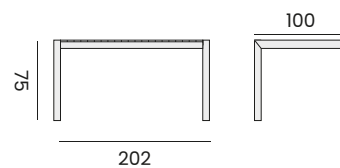

BRAGA

rectangular table - *table rectangulaire*

95076 | alu black, teak top, 100x202
alu noir, plateau en teck, 100x202

95079 | alu white, teak top, 100x202
alu blanc, plateau en teck, 100x202