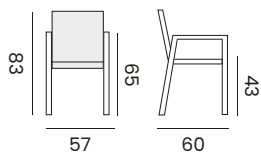

BASTIA

flat wicker, stackable armchair
résine tressée plate, fauteuil empilable

97218 | wicker antracite
résine tressée antracite