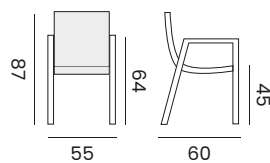

ARUBA

stackable armchair - *fauteuil empilable*

97573 | alu charcoal, rope textylène black
alu charcoal, cordes textilènes noires

97575 | alu black, rope textylène black,
teak armrest
*alu noir, cordes textilènes noires,
accoudoirs en teck*