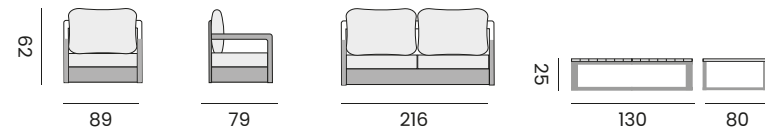

COMO

2x 1-seat, 2-seat, coffee table (set 2 pieces),
cushions fabric sunproof
*2x fauteuil, canapé 2P, table basse (set 2 pièces),
coussins tissu sunproof*

lounge set - *ensemble salon*

97443 | teak, cushion light grey
teck, coussin gris claire