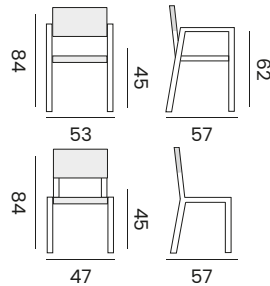

MENORCA

dining chair - *fauteuil*

99993 | recycled teak
viro wicker rope + cushion sunproof ecru
teck recyclé, viro corde resine tressée
coussin sunproof écru

side chair - *chaise*

99994 | recycled teak
viro wicker rope + cushion sunproof ecru
teck recyclé, viro corde resine tressée
coussin sunproof écru