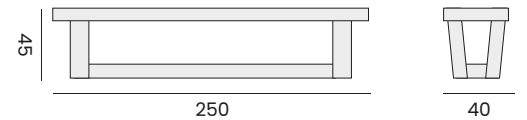

HERMOSA

bench - banc

99967 | recycled teak, 300cm
teck recyclé, 300cm

DUNDEE

bench - banc

99960 | recycled teak, 250cm
teck recyclé, 250cm

COTTAGE

bench - banc