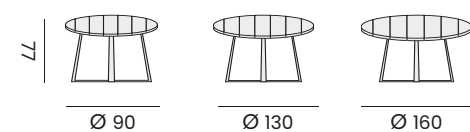

round table - *table ronde*

99980 | Ø 90
99969 | Ø 130
99965 | Ø 160