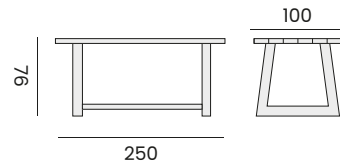

IBIZA

rectangular table - *table rectangulaire*

99992 | recycled teak 100x250
teck recyclé 100x250

rectangular table - *table rectangulaire*

99995 | recycled teak 110x300
teck recyclé 110x300

PRESTON

square coffee table
table d'appoint carrée