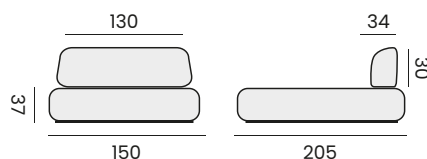

daybed - *lit de repos*

alu charcoal - senda dragon

97945 | seat element, *unité 1P*

97947 | double backrest + striped cushions
unité dossier double + coussins rayés