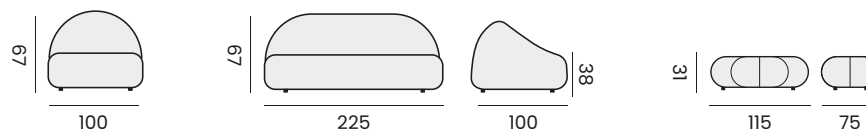

FESTINI

fabric agora, quick dry foam
tissu agora, mousse séchage rapide

1-seat - *fauteuil*

97940 | senda dragon

3-seat - *canapé 3P*

97941 | senda dragon

oval coffee table - *table basse ovale*

97942 | ceramic white, senda dragon
céramique blanc, senda dragon