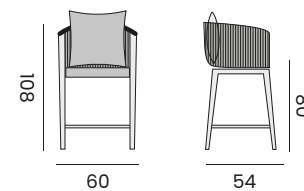

GABON

bar chair
sock 8 cm, fabric olefin, quick dry foam
chaise de bar
chaussette 8 cm, tissu oléfine, mousse séchage rapide

- **97622** | alu charcoal - rope olefin dark grey
  alu charcoal - corde oléfine gris foncée
- **97623** | alu white - rope olefin light grey
  alu blanc - corde oléfine grise claire