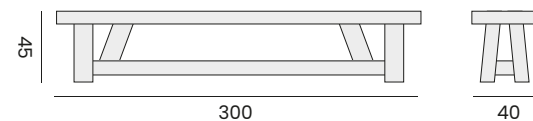

COTTAGE

bench - banc

99574 | recycled teak, 300cm
teck recyclé, 300cm