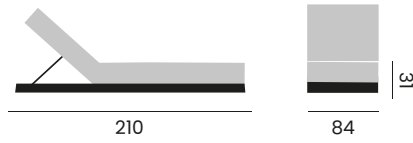

JUAN

sunlounger - lit bain de soleil

97978 teak, cushion twitell IO
teck, coussin twitell IO

97979 teak, cushion mario siesta
teck, coussin mario siesta