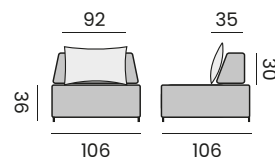

AVENATTI

fabric agora, quick dry foam
tissu agora, mousse séchage rapide

1-seat - *fauteuil*

alu white - senda dragon

- **97900** | seat element, *unité 1P*
- **97902** | backrest + cushion, *unité dossier + coussin*

alu charcoal - senda sombra

- **97908** | seat element, *unité 1P*
- **97910** | backrest + cushion, *unité dossier + coussin*