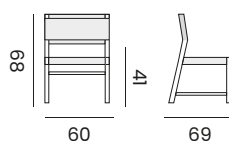

JAKARTA

dining chair - *fauteuil*

95052 | teak, *teck brut*

cushion - *coussin* H4 W55 D60

95053 | sunbrella heritage leaf
sunbrella heritage leaf

95058 | sunbrella heritage papyrus
sunbrella heritage papyrus