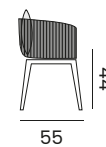

MENDOZA

dining chair - *chaise*

97161 | alu linnen, rope beige
cushion olefin
alu lin, corde beige
coussin oléfine