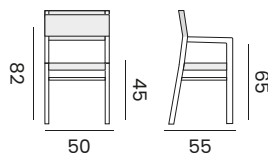

dining chair - fauteuil

97456 teak, wicker rope brown,
cushion sunproof taupe
teck, corde resine tressée marron
coussin sunproof taupe