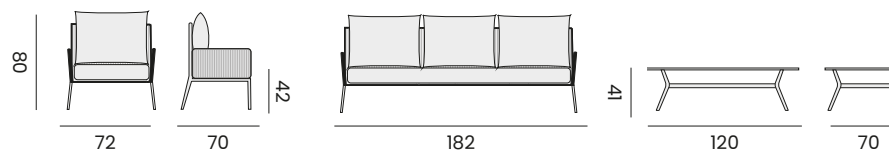

ELBA

2x 1-seat, 3-seat, coffee table ceramic top
cushions + 2 pillows olefin

*2x fauteuil, canapé 3P, table basse plateau en céramique
coussins + 2 coussins décos oléfine*

lounge set - salon

97405 | alu black - cushions/rope dark grey
alu noir - coussin/corde grise foncée

97406 | alu white - cushions/rope sand
alu blanc - coussin/corde sable