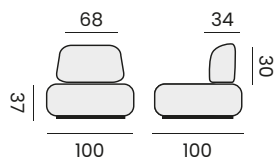

FIORI

fabric agora, quick dry foam
tissu agora, mousse séchage rapide

1-seat - *fauteuil*

alu charcoal - senda dragon

- **97943** | seat element, *unité 1P*
- **97946** | single backrest + striped cushion, *unité dossier 1P + coussin rayé*