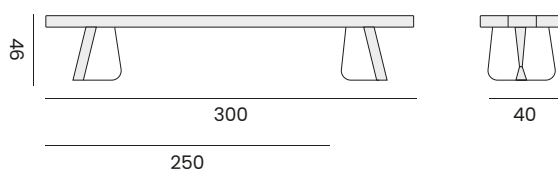

bench - *banc*

- 99895** recycled teak 160cm
teck recyclé 160cm

MARCELO

bench - *banc*

- 97423** alu charcoal, teak seat 195cm
alu charcoal, assise en teck 195cm

MARGARITE

bench - *banc*

- 99987** iron frame black, recycled teak seat, 250cm
armature acier noir, assise en teck recyclé 250cm
- 99988** iron frame black, recycled teak seat, 300cm
armature acier noir, assise en teck recyclé 300cm