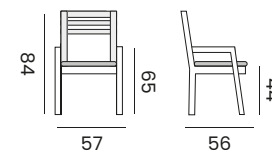

stacking arm chair - *fauteuil empilable*

97451 | teak grey wash, cushion olefin light grey
teck lavage gris, coussin oléfine gris clair