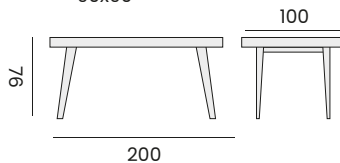

BASEL

square table,
table carrée

98020 | alu charcoal, HPL top, 90x90
alu charcoal, plateau en HPL, 90x90

rectangular table,
table rectangulaire

98021 | alu charcoal, HPL top, 100x200
alu charcoal, plateau en HPL, 100x200