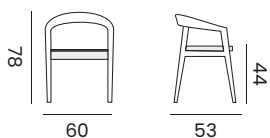

CABRINI

dining chair - *fauteuil*

97444 | teak, cushion olefin light grey
teck, coussin oléfine gris clair