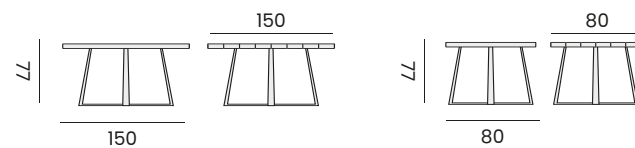

MARGARITE

black iron frame, recycled teak top
armature acier noir, plateau teck recyclé

rectangular table - *table rectangulaire*

99970 | 110x300
99986 | 110x250

square table - *table carrée*

99978 | 150x150
99979 | 80x80