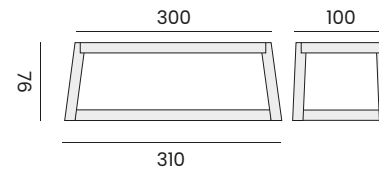

DUNDEE

rectangular table - *table rectangulaire*

99959 | recycled teak 100x250
teck recyclé 100x250

HERMOSA

rectangular table - *table rectangulaire*

99966 | recycled teak 100x300
teck recyclé 100x300

COTTAGE