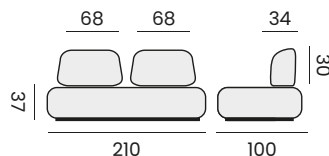

2-seat - *canapé 2P*

alu charcoal - senda dragon

97944 | 2-seat element, *unité 2P*

2x 97946 | single backrest + striped cushions
unité dossier 1P + coussins rayés