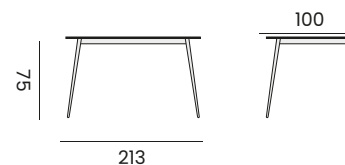

HELSINKI

rectangular table,
table rectangulaire

95036 | teak, Duranite® top white, 100x213
teck, plateau en Duranite® blanc, 100x213

VIGO

bar chair
 sock 8 cm, cushion sunbrella quick dry foam
chaise de bar
chaussette 8 cm, coussin sunbrella mousse séchage rapide