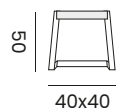

LENS

folding chair - *chaise pliante*

99131 | teak, *teck*

cushion p. 123 - *coussin p. 123*

HERMOSA

stool - *tabouret*

99968 | recycled teak
teck recyclé

MENDOZA