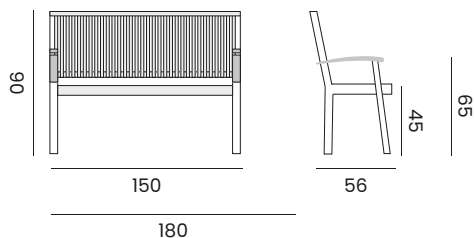

99574 | recycled teak, 300cm
teck recyclé, 300cm

YORK

bench - *banc*

- 99085** teak 150cm (cushion p. 123)
teck 150cm (coussin p. 123)
- 99086** teak 180cm (cushion p. 123)
teck 180cm (coussin p. 123)

LEON