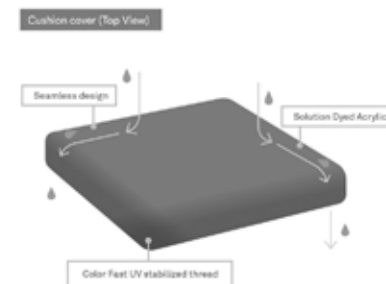

QUICK DRY FOAM, MOUSSE À SÉCHAGE RAPIDE

- anti microbial
- volatile organic compound
- environmentally friendly
- high durability
- antimicrobien
- composé organique volatil écologique
- Haute durabilité