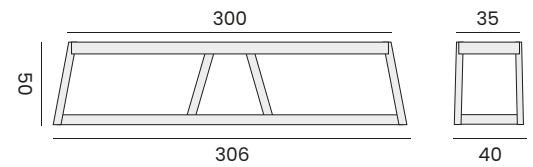

HERMOSA

bench - banc

99967 | recycled teak, 300cm
teck recyclé, 300cm