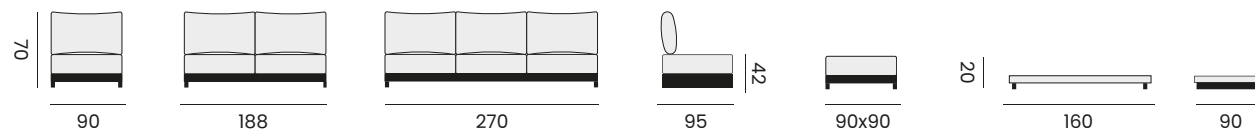

3-seat - *canapé 3P*

97445 | teak, cushion natural
teck, coussin naturel

footrest - *repose pied*

97449 | teak, cushion natural
teck, coussin naturel

coffee table - *table basse*

97448 | teak, H21 L160 W90
teck, H21 L160 W90