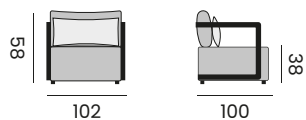

RAFA

fabric agora, quick dry foam
tissu agora, mousse séchage rapide

1-seat - *fauteuil*

- **97968** | teak - twitell IO + cushions, *teck - twitell IO + coussins*
- **98100** | teak - mario siesta ecru + cushions, *teck - mario siesta écru + coussins*
- **97980** | alu white - bruma niebla + cushions, *alu blanc - bruma niebla + coussins*