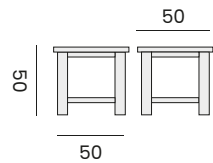

PRESTON

square coffee table
table d'appoint carrée

99084 | teak 50x50
teck 50x50