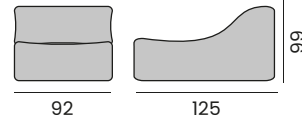

BENITO

fabric agora, quick dry foam
tissu agora, mousse séchage rapide

lounge seat - *siège lounge*

- **97924** | senda dragon light grey - *grise claire*
- **97926** | senda sombra dark grey - *grise foncée*