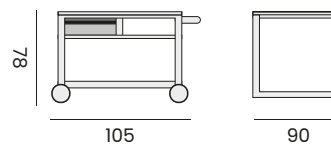

BRISTOL

trolley, 1 drawer, 1 tray
chariot, 1 tiroir, 1 tablette

99128 | teak 90x105
teck 90x105