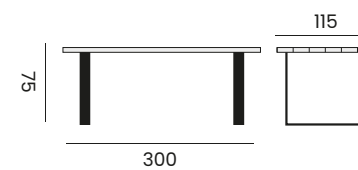

FANNY

iron frame, recycled teak top
armature acier, plateau teck recyclé

rectangular table - *table rectangulaire*

99896 | 115x300