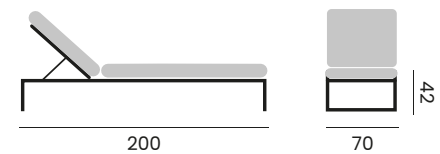

96141 | alu black, cushion dark grey
alu noir, coussin gris foncé

MARCELO

sunlounger, wheels, fabric sunproof
lit bain de soleil, roues, tissu sunproof

97424 | teak, alu charcoal, cushion black
teck, alu charcoal, coussin noir