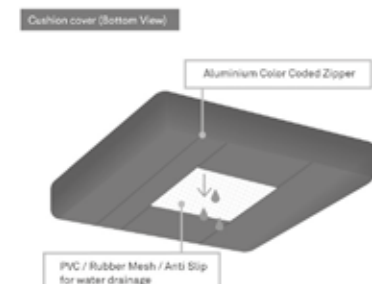

QUICK DRY FOAM, MOUSSE À SÉCHAGE RAPIDE

- anti microbial
- volatile organic compound
- environmentally friendly
- high durability
- antimicrobien
- composé organique volatil écologique
- Haute durabilité