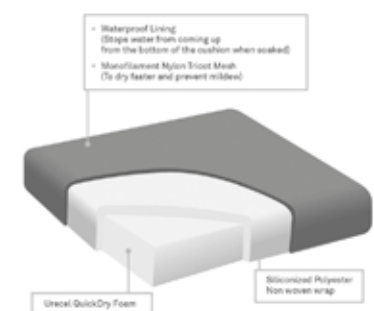

QUICK DRY FOAM, MOUSSE À SÉCHAGE RAPIDE

- anti microbial
- volatile organic compound
- environmentally friendly
- high durability
- antimicrobien
- composé organique volatil écologique
- Haute durabilité