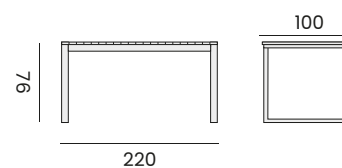

MARCELO

rectangular table - *table rectangulaire*

- **97422** | alu charcoal, teak top, 100x220
  alu charcoal, plateau en teck, 100x220