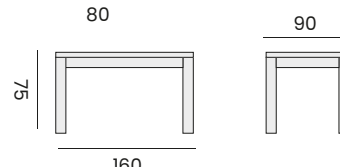

rectangular table - *table rectangulaire*

99089 | teak 100x220
teck 100x220