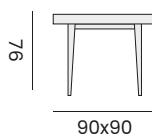

BASEL

square table,
table carrée

98020 | alu charcoal, HPL top, 90x90
alu charcoal, plateau en HPL, 90x90

rectangular table,
table rectangulaire

98021 | alu charcoal, HPL top, 100x200
alu charcoal, plateau en HPL, 100x200