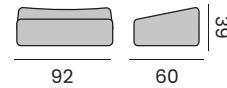

lounge footrest - *repose-pied lounge*

- **97925** | senda dragon light grey - *grise claire*
- **97927** | senda sombra dark grey - *grise foncée*