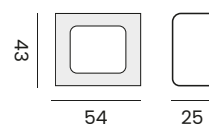

coffee table - *table basse*

- **97906** | alu white, *alu blanc*
- **97913** | alu charcoal, *alu charcoal*