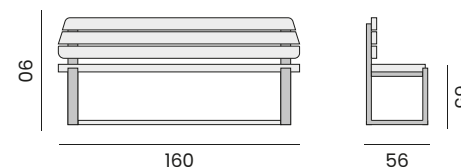

LEON

bench - *banc*

- **99895** recycled teak 160cm
  teck recyclé 160cm