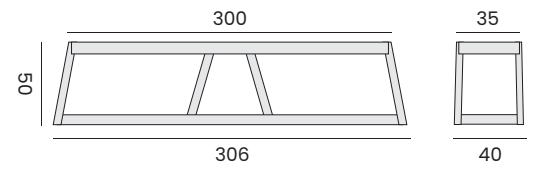

HERMOSA

bench - banc

99967 | recycled teak, 300cm
teck recyclé, 300cm