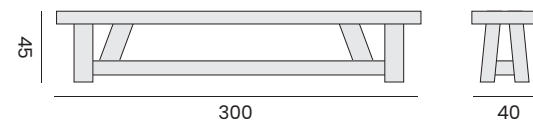

COTTAGE

bench - banc

99574 | recycled teak, 300cm
teck recyclé, 300cm