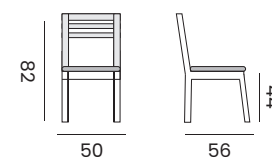

MARRAKESH

stacking side chair - *chaise empilable*

97450 | teak grey wash, cushion olefin light grey
teck lavage gris, coussin oléfine gris clair