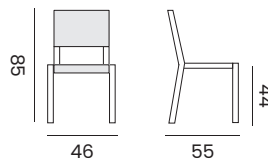

NICE

stackable side chair
chaise empilable

96042 | alu white, padded textylène light grey
alu blanc, textilène gris clair matelassé

CASSIS

folding chair - *chaise pliante*

97719 | alu white, textylène light grey
alu blanc, textilène gris clair