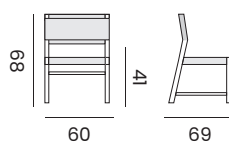

JAKARTA

dining chair - *fauteuil*

95052 | teak, *teck brut*

cushion - *coussin* H4 W55 D60

95053 | sunbrella heritage leaf
sunbrella heritage leaf

95058 | sunbrella heritage papyrus
sunbrella heritage papyrus