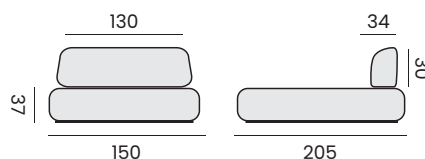

daybed - *lit de repos*

alu charcoal - senda dragon

97945 | seat element, *unité 1P*

97947 | double backrest + striped cushions
unité dossier double + coussins rayés