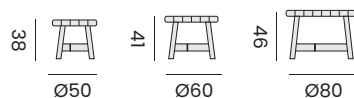

FERDI

round coffee table, recycled teak
table basse ronde, teck recyclé

- **99981** | H38 Ø50
- **99982** | H41 Ø60
- **99983** | H46 Ø80