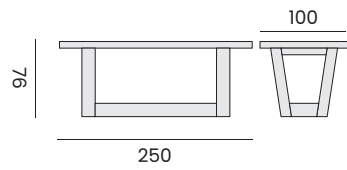

DUNDEE

rectangular table - *table rectangulaire*

99959 | recycled teak 100x250
teck recyclé 100x250