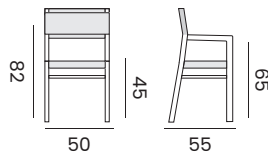

dining chair - fauteuil

97456 teak, wicker rope brown,
cushion sunproof taupe
teck, corde resine tressée marron
coussin sunproof taupe