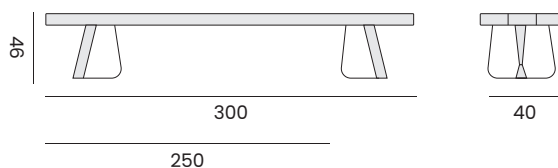

bench - *banc*

- 99895** recycled teak 160cm
teck recyclé 160cm

MARCELO

bench - *banc*

- 97423** alu charcoal, teak seat 195cm
alu charcoal, assise en teck 195cm

MARGARITE

bench - *banc*

- 99987** iron frame black, recycled teak seat, 250cm
armature acier noir, assise en teck recyclé 250cm
- 99988** iron frame black, recycled teak seat, 300cm
armature acier noir, assise en teck recyclé 300cm