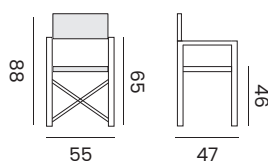

JAVEA

folding armchair - *fauteuil pliant*

97512 | alu white, textylène light grey
alu blanc, textilène gris clair