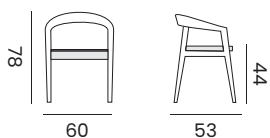

CABRINI

dining chair - *fauteuil*

97444 | teak, cushion olefin light grey
teck, coussin oléfine gris clair