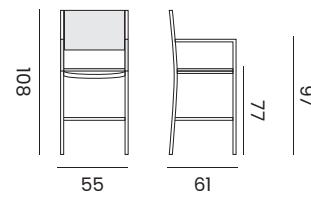

HERMOSA

rectangular half high bar table
table mange-debout rectangulaire

99990 | recycled teak 90x180
teck recyclé 90x180

bar stool - *tabouret de bar*

99991 | recycled teak
teck recyclé

BRISTOL

trolley, 1 drawer, 1 tray
chariot, 1 tiroir, 1 tablette