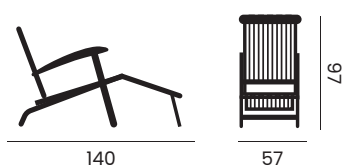

BELFAST

steamer
chaise longue

99111 | teak (cushion p. 123)
teck (coussin p. 123)