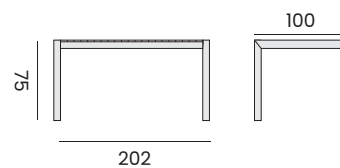

BRAGA

rectangular table - *table rectangulaire*

95076 | alu black, teak top, 100x202
alu noir, plateau en teck, 100x202

95079 | alu white, teak top, 100x202
alu blanc, plateau en teck, 100x202