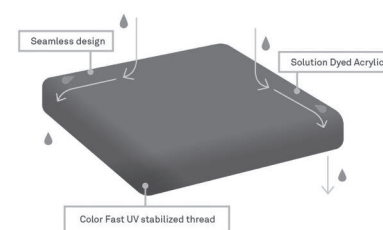

Cushion cover (Top View)