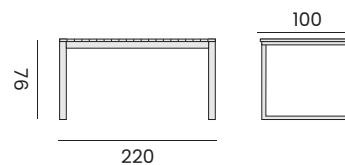

MARCELO

rectangular table - *table rectangulaire*

97422 | alu charcoal, teak top, 100x220
alu charcoal, plateau en teck, 100x220