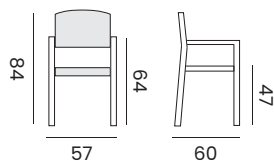

PARIS

stackable armchair - *fauteuil empilable*

97211 | alu lime green
alu vert lime