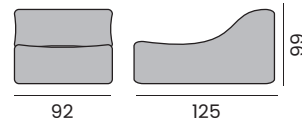

BENITO

fabric agora, quick dry foam
tissu agora, mousse séchage rapide

lounge seat - *siège lounge*

- **97924** | senda dragon light grey - *grise claire*
- **97926** | senda sombra dark grey - *grise foncée*