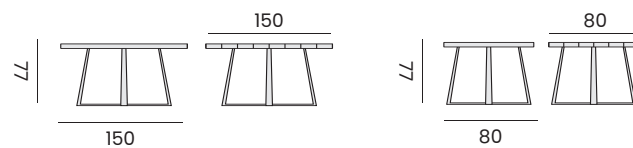

MARGARITE

black iron frame, recycled teak top
armature acier noir, plateau teck recyclé

rectangular table - *table rectangulaire*

99970 | 110x300
99986 | 110x250

square table - *table carrée*

99978 | 150x150
99979 | 80x80