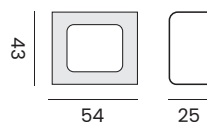

side table - *table d'appoint*

97906 | alu white - *alu blanc*

97913 | alu charcoal - *alu charcoal*