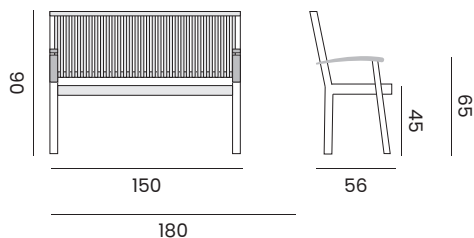

99574 | recycled teak, 300cm
teck recyclé, 300cm

YORK

bench - *banc*

- 99085** teak 150cm (cushion p. 123)
teck 150cm (coussin p. 123)
- 99086** teak 180cm (cushion p. 123)
teck 180cm (coussin p. 123)

LEON