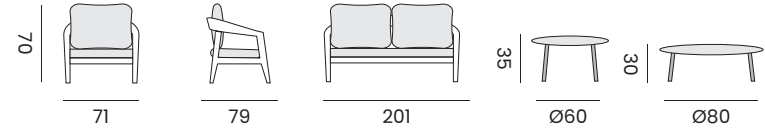

LECCE

2x 1-seat, 2-seat, coffee table (set 2 pieces),
cushions fabric sunproof
*2x fauteuil, canapé 2P, table basse (set 2 pièces),
coussins tissu sunproof*

lounge set - *ensemble salon*

97442 | teak, cushion light grey
teck, coussin gris claire