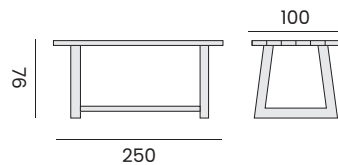

IBIZA

rectangular table - *table rectangulaire*

99992 | recycled teak 100x250
teck recyclé 100x250

rectangular table - *table rectangulaire*

99995 | recycled teak 110x300
teck recyclé 110x300

PRESTON

square coffee table
table d'appoint carrée