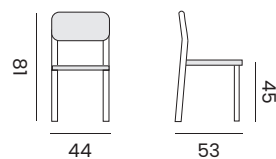

MALTA

stackable side chair
chaise empilable ergonomique

96184 | alu white, *alu blanc*

96185 | alu charcoal, *alu charcoal*

stackable armchair
fauteuil empilable ergonomique

96186 | alu white, *alu blanc*

96187 | alu charcoal, *alu charcoal*