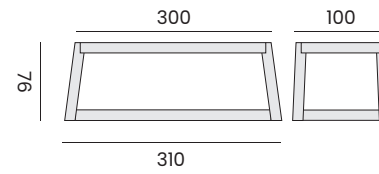

DUNDEE

rectangular table - *table rectangulaire*

99959 | recycled teak 100x250
teck recyclé 100x250

HERMOSA

rectangular table - *table rectangulaire*

99966 | recycled teak 100x300
teck recyclé 100x300

COTTAGE