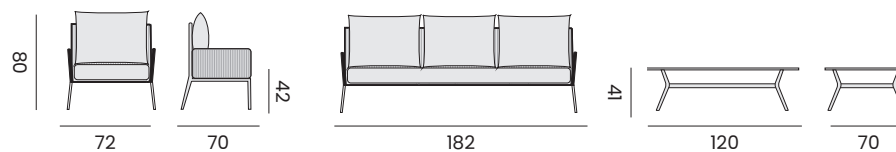

ELBA

2x 1-seat, 3-seat, coffee table ceramic top
cushions + 2 pillows olefin

*2x fauteuil, canapé 3P, table basse plateau en céramique
coussins + 2 coussins décos oléfine*

lounge set - salon

97405 | alu black - cushions/rope dark grey
alu noir - coussin/corde grise foncée

97406 | alu white - cushions/rope sand
alu blanc - coussin/corde sable