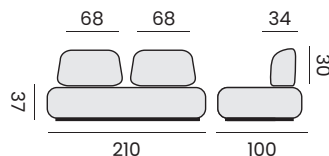

2-seat - *canapé 2P*

alu charcoal - senda dragon

97944 | 2-seat element, *unité 2P*

2x 97946 | single backrest + striped cushions
unité dossier 1P + coussins rayés