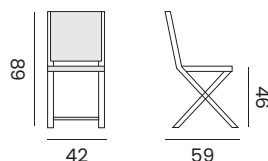

NICE

stackable side chair
chaise empilable

96042 | alu white, padded textylène light grey
alu blanc, textilène gris clair matelassé

CASSIS

folding chair - *chaise pliante*

97719 | alu white, textylène light grey
alu blanc, textilène gris clair