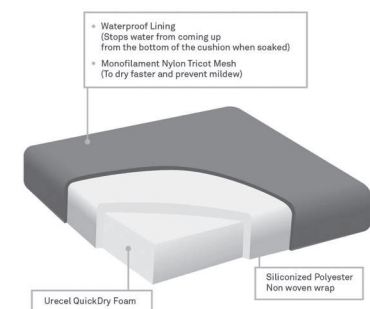

Cushion cover (Bottom View)

QUICK DRY FOAM, MOUSSE À SÉCHAGE RAPIDE

- anti microbial
- volatile organic compound
- environmentally friendly
- high durability
- antimicrobien
- composé organique volatil écologique
- Haute durabilité