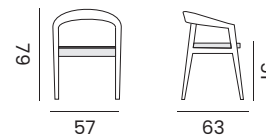

JAKARTA

dining chair - *fauteuil*

95052 | teak, *teck brut*

cushion - *coussin* H4 W55 D60

95053 | sunbrella heritage leaf
sunbrella heritage leaf

95058 | sunbrella heritage papyrus
sunbrella heritage papyrus

95059 | sunbrella heritage charcoal
sunbrella heritage charcoal