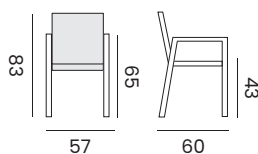

BASTIA

flat wicker, stackable armchair
résine tressée plate, fauteuil empilable

97218 | wicker antracite
résine tressée antracite