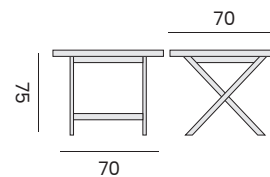

BLACKBURN

square folding coffee table
table d'appoint carrée pliante

99090 | teak 70x70
teck 70x70