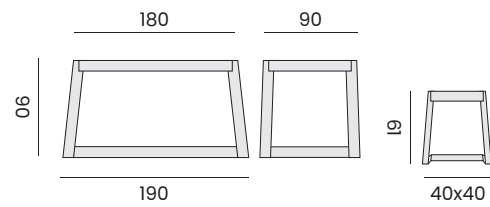

HERMOSA

rectangular half high bar table
table mange-debout rectangulaire

99990 | recycled teak 90x180
teck recyclé 90x180

bar stool - *tabouret de bar*

99991 | recycled teak
teck recyclé

BRISTOL

trolley, 1 drawer, 1 tray
chariot, 1 tiroir, 1 tablette