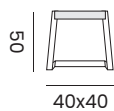

LENS

folding chair - *chaise pliante*

99131 | teak, teck

cushion p. 123 - *coussin p. 123*

HERMOSA

stool - *tabouret*

99968 | recycled teak
teck recyclé

MENDOZA