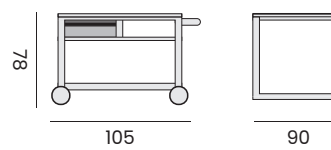

BRISTOL

trolley, 1 drawer, 1 tray
chariot, 1 tiroir, 1 tablette

99128 | teak 90x105
teck 90x105