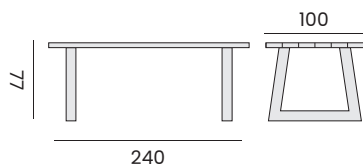

TREE TRUNK TABLE

rectangular table - *table rectangulaire*

95055 | alu charcoal, teak top, 100x240
alu charcoal, plateau en teck, 100x240