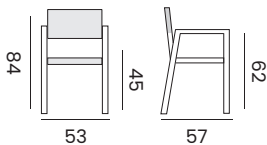

SEMARANG

dining chair - *fauteuil*

95054 | teak, *teck*

cushion - *coussin* H4 W55 D60

95057 | sunbrella heritage papyrus
sunbrella heritage papyrus

MENORCA

dining chair - *fauteuil*

99993 | recycled teak
viro wicker rope + cushion sunproof ecru
teck recyclé, viro corde resine tressée
coussin sunproof écru