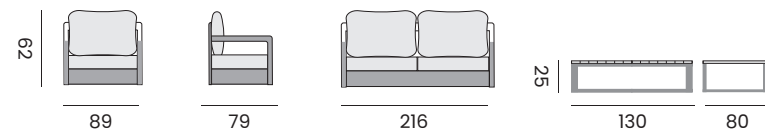

COMO

2x 1-seat, 2-seat, coffee table (set 2 pieces),
cushions fabric sunproof
*2x fauteuil, canapé 2P, table basse (set 2 pièces),
coussins tissu sunproof*

lounge set - *ensemble salon*

97443 | teak, cushion light grey
teck, coussin gris claire