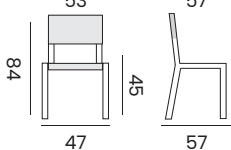

side chair - *chaise*

99994 | recycled teak
viro wicker rope + cushion sunproof ecru
teck recyclé, viro corde resine tressée
coussin sunproof écru