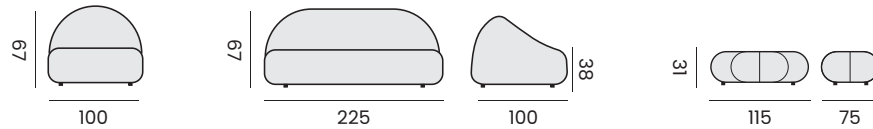

1-seat - *fauteuil*

97940 | senda dragon

3-seat - *canapé 3P*

97941 | senda dragon

oval coffee table - *table basse ovale*

97942 | ceramic white, senda dragon
céramique blanc, senda dragon

BENITO

fabric agora, quick dry foam
tissu agora, mousse séchage rapide