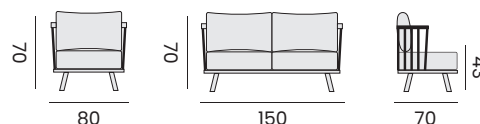

2-seat - *canapé 2P*

- **99985** | recycled teak, frame only
  *teck recyclé, **seulement la structure***
- **99998** | cushion set heritage leaf
  set coussins heritage leaf
- **99999** | cushion set heritage papyrus
  set coussins heritage papyrus