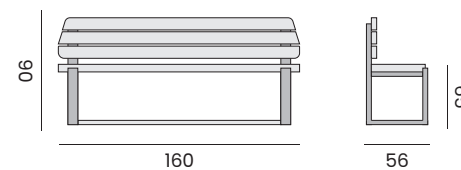

LEON

bench - *banc*

- **99895** recycled teak 160cm
  teck recyclé 160cm