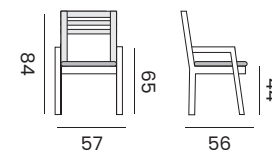

stacking arm chair - *fauteuil empilable*

97451 | teak grey wash, cushion olefin light grey
teck lavage gris, coussin oléfine gris clair