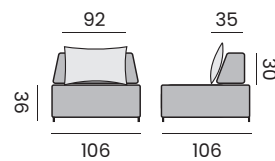

AVENATTI

fabric agora, quick dry foam
tissu agora, mousse séchage rapide

1-seat - *fauteuil*

alu white - senda dragon

97900 | seat element, *unité 1P*

97902 | backrest + cushion, *unité dossier + coussin*

alu charcoal - senda sombra

97908 | seat element, *unité 1P*

97910 | backrest + cushion, *unité dossier + coussin*