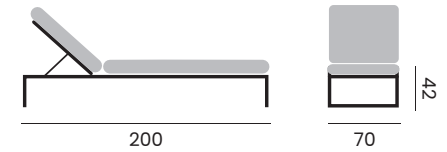

96141 | alu black, cushion dark grey
alu noir, coussin gris foncé

MARCELO

sunlounger, wheels, fabric sunproof
lit bain de soleil, roues, tissu sunproof

97424 | teak, alu charcoal, cushion black
teck, alu charcoal, coussin noir