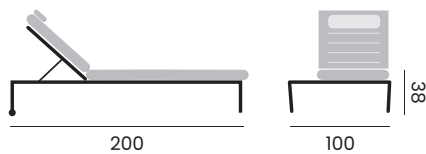

BARCELONA

sunlounger, wheels, headrest
tablet sintered stone, fabric olefin
*lit bain de soleil, roues, repose tête
tablette céramique, tissu oléfine*

97409 | alu charcoal, cushion dark grey
alu charcoal, coussin gris foncé

97410 | alu white, cushion light grey
alu blanc, coussin gris clair