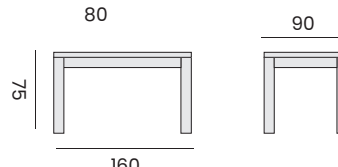

rectangular table - *table rectangulaire*

99089 | teak 100x220
teck 100x220