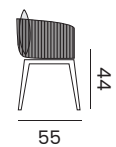

MENDOZA

dining chair - *chaise*

97161 | alu linnen, rope beige
cushion olefin
alu lin, corde beige
coussin oléfine