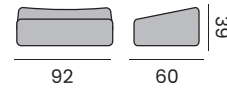

lounge footrest - *repose-pied lounge*

- **97925** | senda dragon light grey - *grise claire*
- **97927** | senda sombra dark grey - *grise foncée*