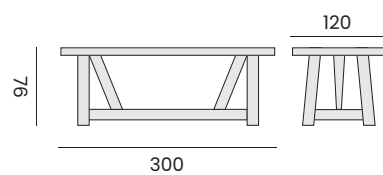

COTTAGE

rectangular table - *table rectangulaire*

99573 | recycled teak 120x300
teck recyclé 120x300