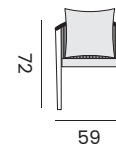

MENDOZA

dining chair - *chaise*

97161 | alu linnen, rope beige
cushion olefin
alu lin, corde beige
coussin oléfine