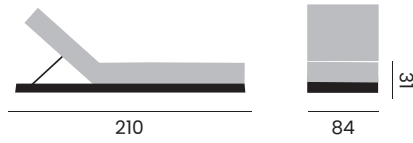

JUAN

sunlounger - lit bain de soleil

97978 teak, cushion twitell IO
teck, coussin twitell IO

97979 teak, cushion mario siesta
teck, coussin mario siesta