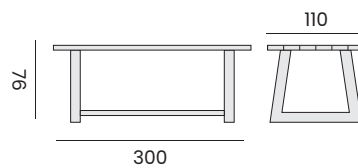

IBIZA

rectangular table - *table rectangulaire*

99992 | recycled teak 100x250
teck recyclé 100x250

rectangular table - *table rectangulaire*

99995 | recycled teak 110x300
teck recyclé 110x300

PRESTON

square coffee table
table d'appoint carrée