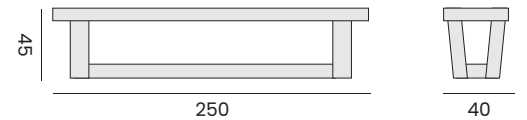

HERMOSA

bench - banc

99967 | recycled teak, 300cm
teck recyclé, 300cm

DUNDEE

bench - banc

99960 | recycled teak, 250cm
teck recyclé, 250cm

COTTAGE

bench - banc