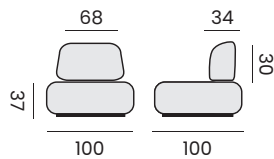

FIORI

fabric agora, quick dry foam
tissu agora, mousse séchage rapide

1-seat - fauteuil

alu charcoal - senda dragon

- **97943** | seat element, *unité 1P*
- **97946** | single backrest + striped cushion, *unité dossier 1P + coussin rayé*