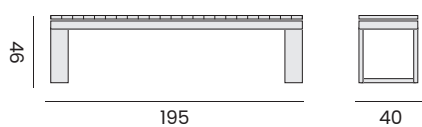

bench - *banc*

- 99895** recycled teak 160cm
teck recyclé 160cm

MARCELO

bench - *banc*

- 97423** alu charcoal, teak seat 195cm
alu charcoal, assise en teck 195cm

MARGARITE

bench - *banc*

- 99987** iron frame black, recycled teak seat, 250cm
armature acier noir, assise en teck recyclé 250cm
- 99988** iron frame black, recycled teak seat, 300cm
armature acier noir, assise en teck recyclé 300cm