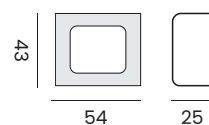

coffee table - *table basse*

97906 | alu white, *alu blanc*

97913 | alu charcoal, *alu charcoal*