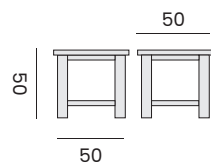

PRESTON

square coffee table
table d'appoint carrée

99084 | teak 50x50
teck 50x50