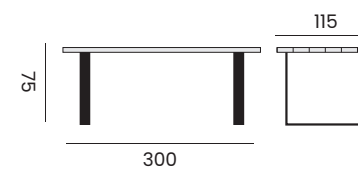

FANNY

iron frame, recycled teak top
armature acier, plateau teck recyclé

rectangular table - *table rectangulaire*

99896 | 115x300