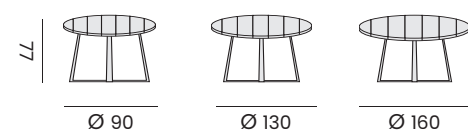

round table - *table ronde*

99980 | Ø 90
99969 | Ø 130
99965 | Ø 160