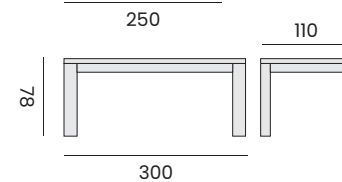

COTTAGE

rectangular table - *table rectangulaire*

99573 | recycled teak 120x300
teck recyclé 120x300

PRIMITIVE

rectangular table - *table rectangulaire*

99455 | recycled teak 90x180
teck recyclé 90x180

rectangular table - *table rectangulaire*

99444 | recycled teak 100x250
teck recyclé 100x250

rectangular table - *table rectangulaire*

99445 | recycled teak 110x300
teck recyclé 110x300