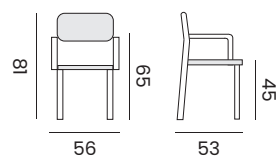

MALTA

stackable side chair
chaise empilable ergonomique

96184 | alu white, *alu blanc*

96185 | alu charcoal, *alu charcoal*

stackable armchair
fauteuil empilable ergonomique

96186 | alu white, *alu blanc*

96187 | alu charcoal, *alu charcoal*