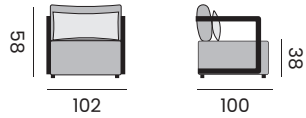

RAFA

fabric agora, quick dry foam
tissu agora, mousse séchage rapide

1-seat - fauteuil

- **97968** | teak - twitell IO + cushions, *teck - twitell IO + coussins*
- **98100** | teak - mario siesta ecru + cushions, *teck - mario siesta écru + coussins*
- **97980** | alu white - bruma niebla + cushions, *alu blanc - bruma niebla + coussins*