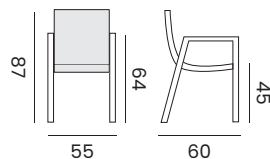

ARUBA

stackable armchair - *fauteuil empilable*

97573 | alu charcoal, rope textylène black
alu charcoal, cordes textilènes noires

97575 | alu black, rope textylène black,
teak armrest
*alu noir, cordes textilènes noires,
accoudoirs en teck*