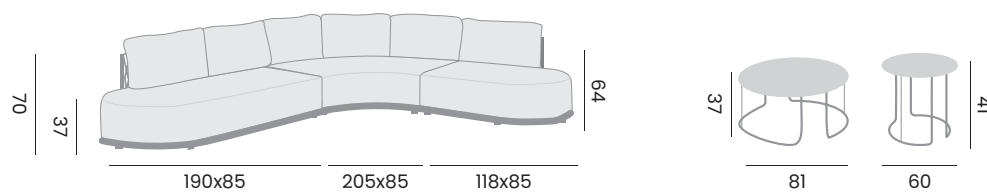

LAGOS

fabric sunproof, quick dry foam
tissu sunproof, mousse séchage rapide

lounge set with coffee table ceramic top
salon avec table basse, plateau en céramique

98202 | alu charcoal - cushion/rope dark grey + pillows
*alu charcoal - coussin/corde grise foncée
+ coussons décos*