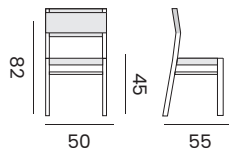

side chair - *chaise*

99994 | recycled teak
viro wicker rope + cushion sunproof ecru
teck recyclé, viro corde resine tressée
coussin sunproof écru

MENORCA

LUNA

side chair - chaise

97455 teak, wicker rope brown,
cushion sunproof taupe
teck, corde resine tressée marron
coussin sunproof taupe