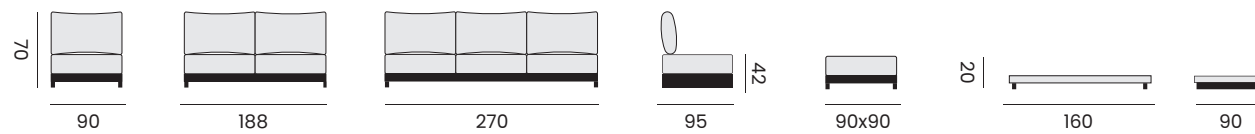

3-seat - *canapé 3P*

97445 | teak, cushion natural
teck, coussin naturel

footrest - *repose pied*

97449 | teak, cushion natural
teck, coussin naturel

coffee table - *table basse*

97448 | teak, H21 L160 W90
teck, H21 L160 W90